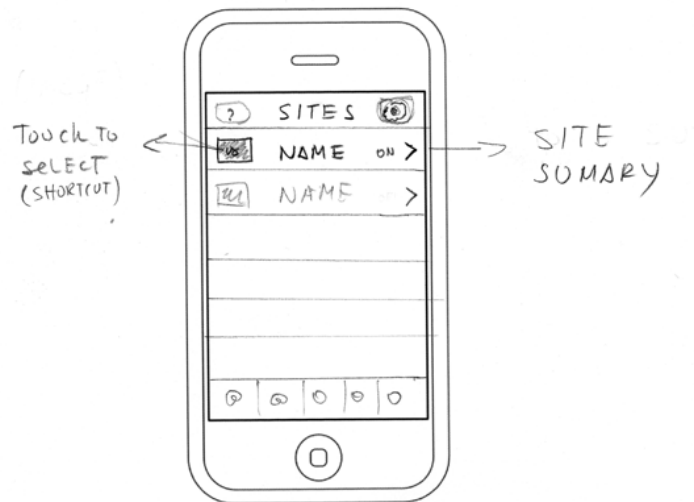

touch

cross
→

App - Global

Navigation Structure

Tab Bar

Obs: Trail → sites
x → sites

- Badges

Sites Table View

- Similar to Trails

Summary View

- Similar to Trails

Sites Flow

- Modes: 1 / 2

Trails Flow

- Modes 1 / 2

Map View