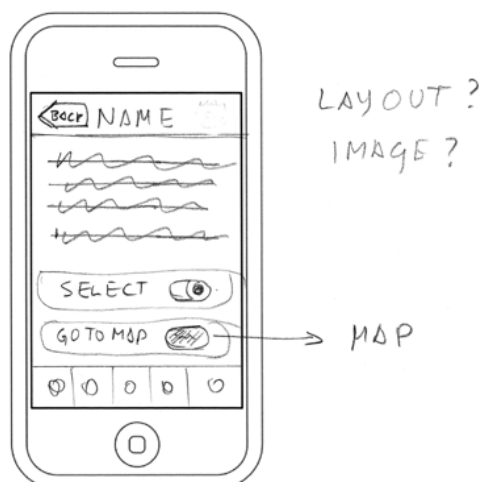

touch

cross
→

App - Global

Navigation Structure

Tab Bar

Obs: Trail → sites
x → sites

- Badges

Sites Table View

- Similar to Trails

Summary View

- Similar to Trails

Sites Flow

- Modes: 1 / 2

Trails Flow

- Modes 1 / 2

Map View