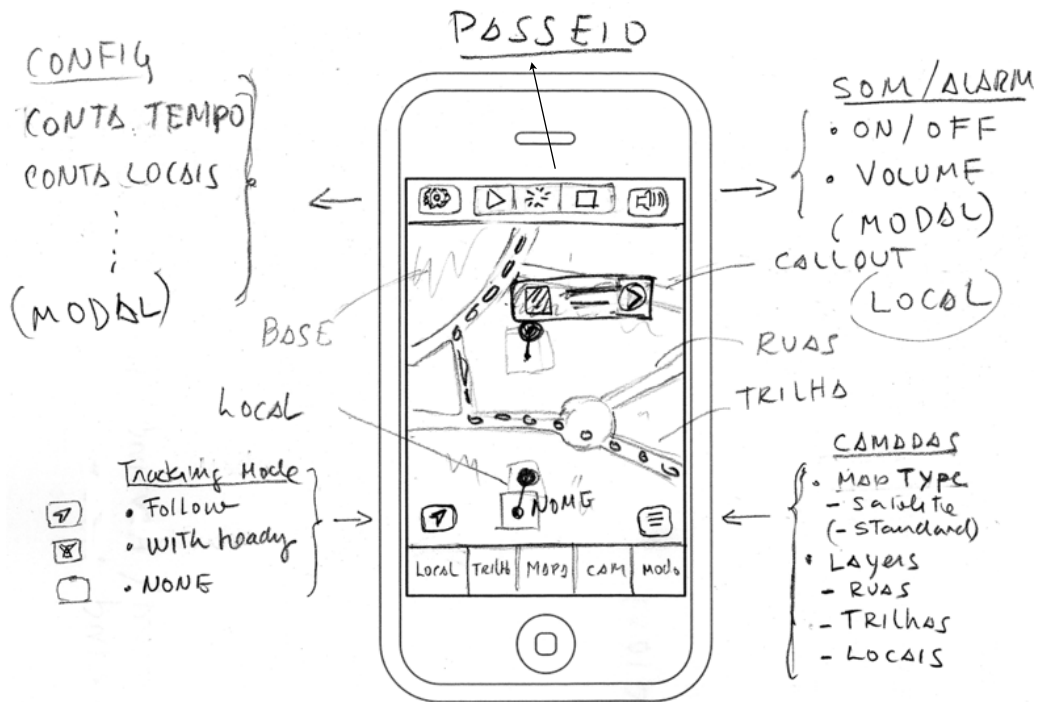

touch

cross
→

App - Global

Navigation Structure

Tab Bar

Obs: Trail → sites
x → sites

- Badges

Sites Table View

- Similar to Trails

Summary View

- Similar to Trails

Sites Flow

- Modes: 1 / 2

Trails Flow

- Modes 1 / 2

Map View

- MapKit / MapBox

Site View

- Custom