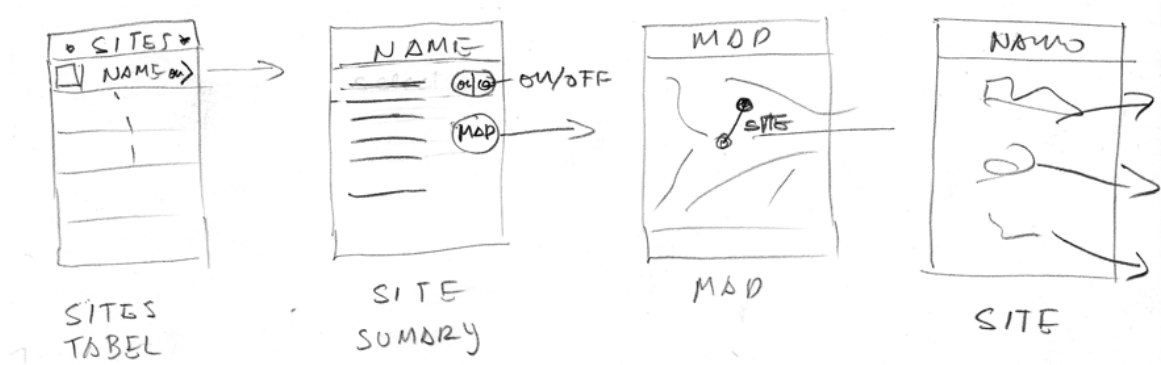

touch

cross
→

App - Global

Navigation Structure

Tab Bar

Obs: Trail → sites
x → sites

- Badges

Sites Table View

- Similar to Trails

Summary View

- Similar to Trails

Sites Flow

- Modes: 1 / 2

Trails Flow

- Modes 1 / 2

Map View

- MapKit / MapBox

Site View

- Custom