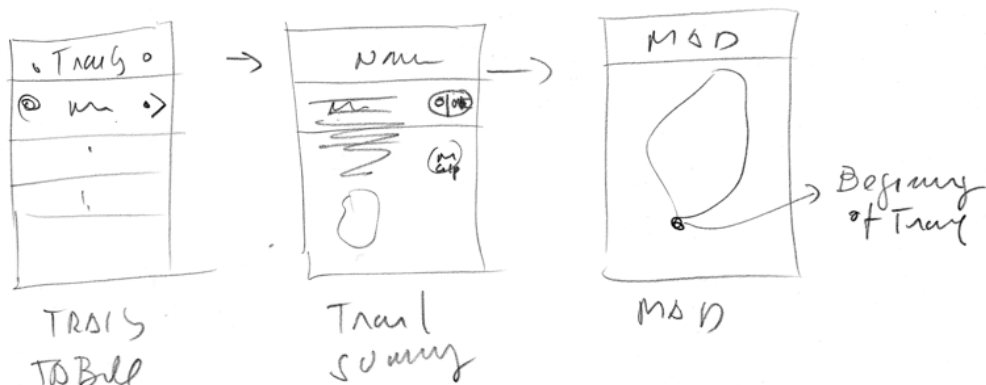

touch

cross
→

App - Global

Navigation Structure

Tab Bar

Obs: Trail → sites
x → sites

- Badges

Sites Table View

- Similar to Trails

Summary View

- Similar to Trails

Sites Flow

- Modes: 1 / 2

Trails Flow

- Modes 1 / 2

Map View

- MapKit / MapBox

Site View

- Custom