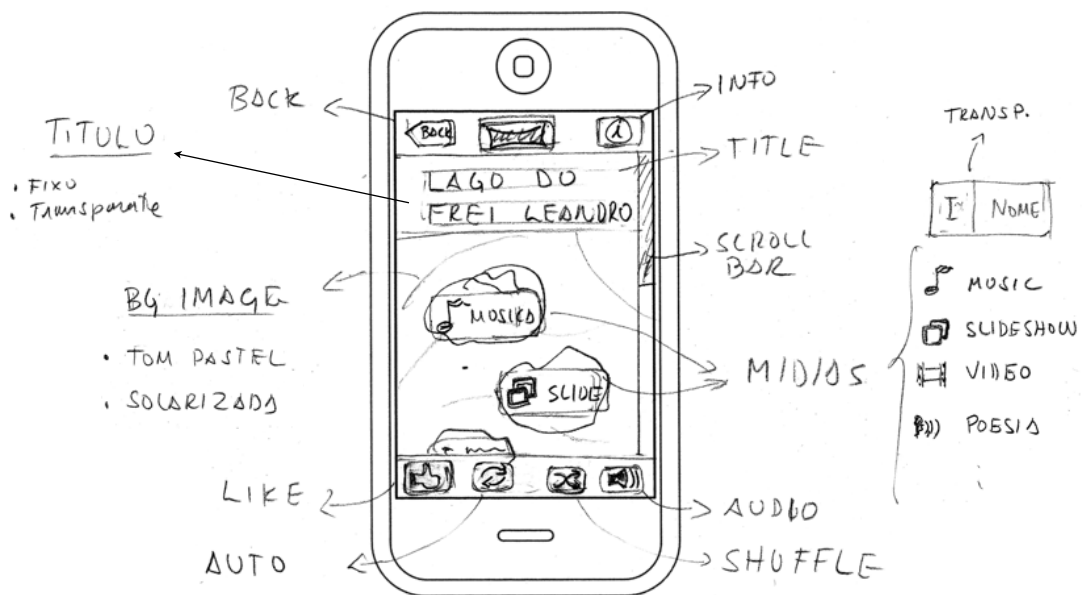

touch

cross
→

App - Global

Navigation Structure

Tab Bar

Obs: Trail → sites
x → sites

- Badges

Sites Table View

- Similar to Trails

Summary View

- Similar to Trails

Sites Flow

- Modes: 1 / 2

Trails Flow

- Modes 1 / 2

Map View

- MapKit / MapBox

Site View

- Custom