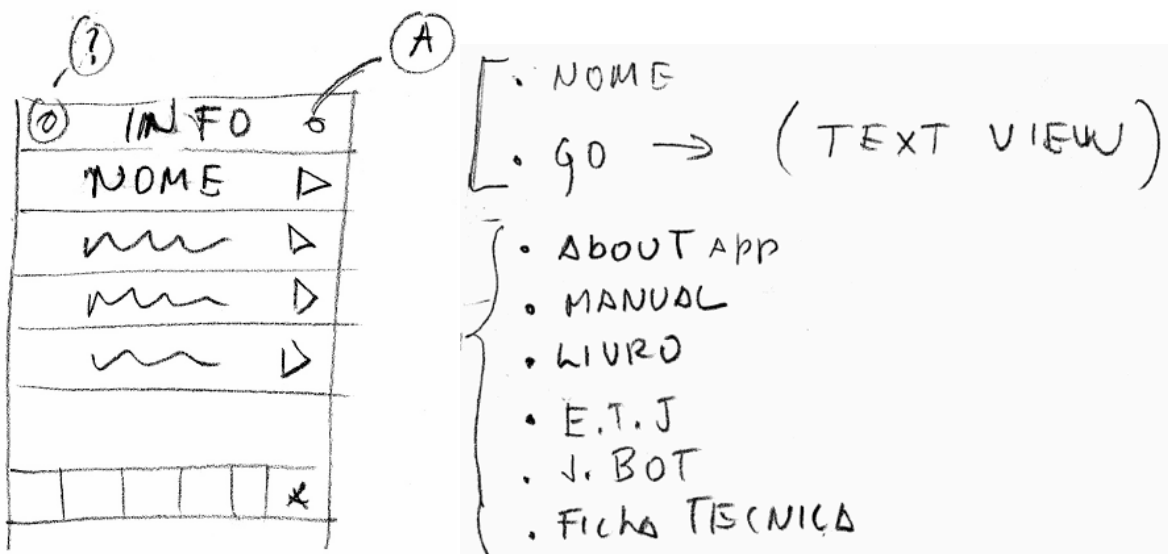

Panorama (2)

QR-Code

Viewer

- Widgets

(+OpenAL)

Camera (0)

A - GOOTAGS

B - DIRECTIONS

C - config — (15)

D - TAKE PICTURE → (17)

- AR View (Camera + Location)

Tirar Foto (I)

- Camera View

Escrever Nota (I)

- Note View

Info

Info (0)

- Table View

Docs (0)

- Table View

Galerias (0)

- Table View

Galeria (I)

- Image View