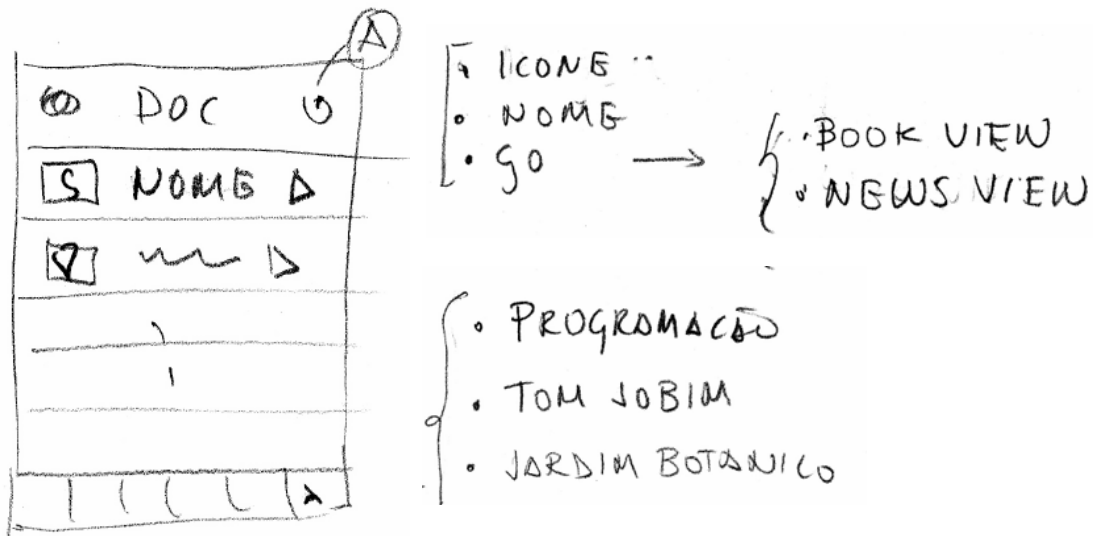

Panorama (2)

QR-Code

Viewer

- Widgets

(+OpenAL)

Camera (0)

A - GOOTAGS

B - DIRECTIONS

C - config — (15)

D - TAKE PICTURE → (17)

- AR View (Camera + Location)

Tirar Foto (I)

- Camera View

Escrever Nota (I)

- Note View

Info

Info (0)

- Table View

Docs (0)

- Table View

Galerias (0)

- Table View

Galeria (I)

- Image View