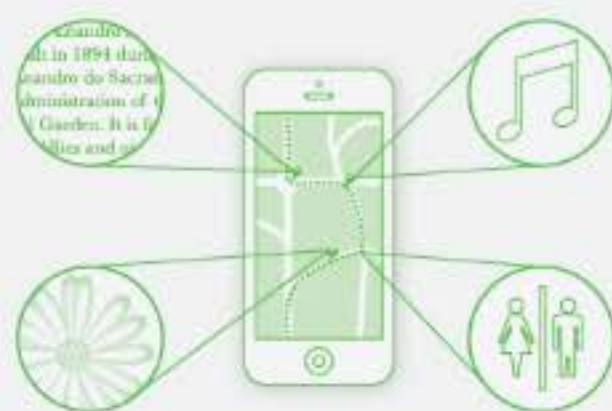

## Get inspired, explore and share.

Botanic is an app for those who wish to explore Rio de Janeiro's Botanical Garden, one of the most visited attractions in the "Wonder City".

download it from the  
App Store

### Get inspired.

To set the right mood before you go to the Botanical Garden, check the "Info Mode" of the app. It contains a selection of poems written by the great musician Tom Jobim and wonderful pictures of the fauna, flora and architecture of the park taken by the photographer Zeka Araújo. It also brings all the information you need to plan your visit, such as when to go, how to get there and what are the main attractions.

### Explore.

Under the "Visit Mode", you'll be able to pick thematic trails to be followed and access media related to sites within the park. Botanic has a powerful turn-to-turn navigation tool that can be accessed through the map or the AR Viewer, which points towards the sites to go. All the landmarks and facilities are listed and can be located in the "Find" section.

### Share.

The "Data Mode" allows you to collect, organise and share all the data you produced during your visit to the Botanical Garden, such as trail records, photographs and notes.